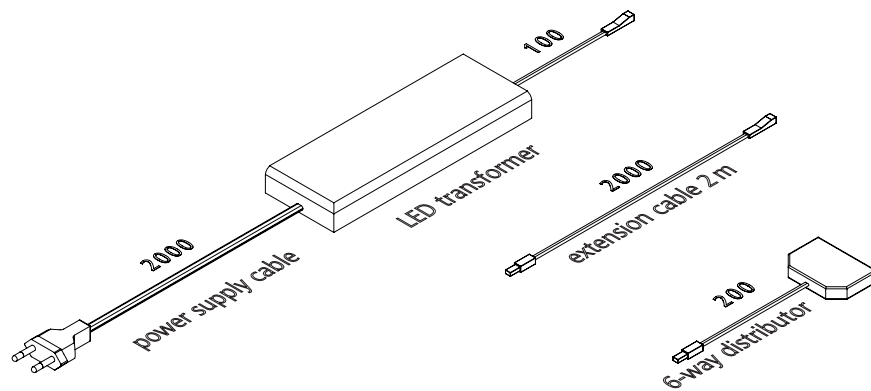

### Technical Information 06/28/2016

Nominal voltage	230 V, 50 – 60 Hz
Supply unit	electronic transformer
Connecting cable	2 m with Euro plug
Distributor	6-fach distributor mini plug system
Power/dimension	30 Watt/160x58x18 mm
	50 Watt/185x64x22 mm
	75 Watt/200x64x30 mm

\*\* L x W x H  
Dimensions in mm